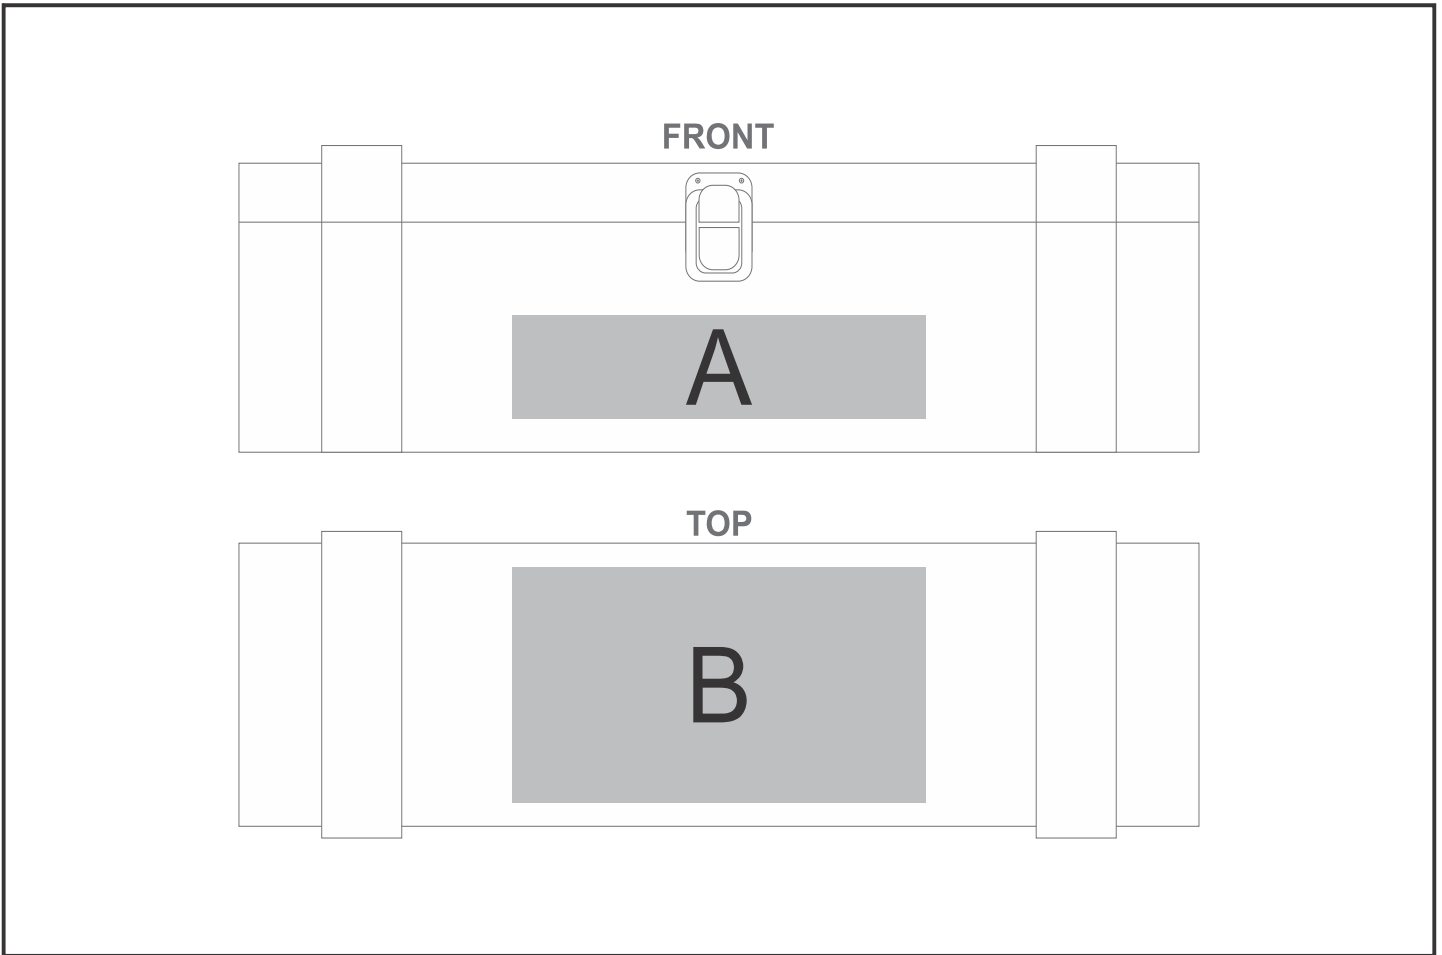

# GIFTBOX-4000

Decero Wine Box

## Need to know:

Includes 1-Position Laser Engraving (setup fee applies)

- **Laser Colour:** Tonal
- Due to tonal variations in the wood the laser engraving will vary from one item to the next and will likely vary in the same item.
- Texture of Item will affect the quality of Print.

## Branding Options:

Position	Branding Method (Branding Code)	No. of Colours	Dimension
A	Laser Engraving (LC)	N/A	150mm wide x 35mm high
B	Laser Engraving (LC)	N/A	150mm wide x 80mm high
B	Pad Printing (PA)	4 Colours	60mm wide x 40mm high